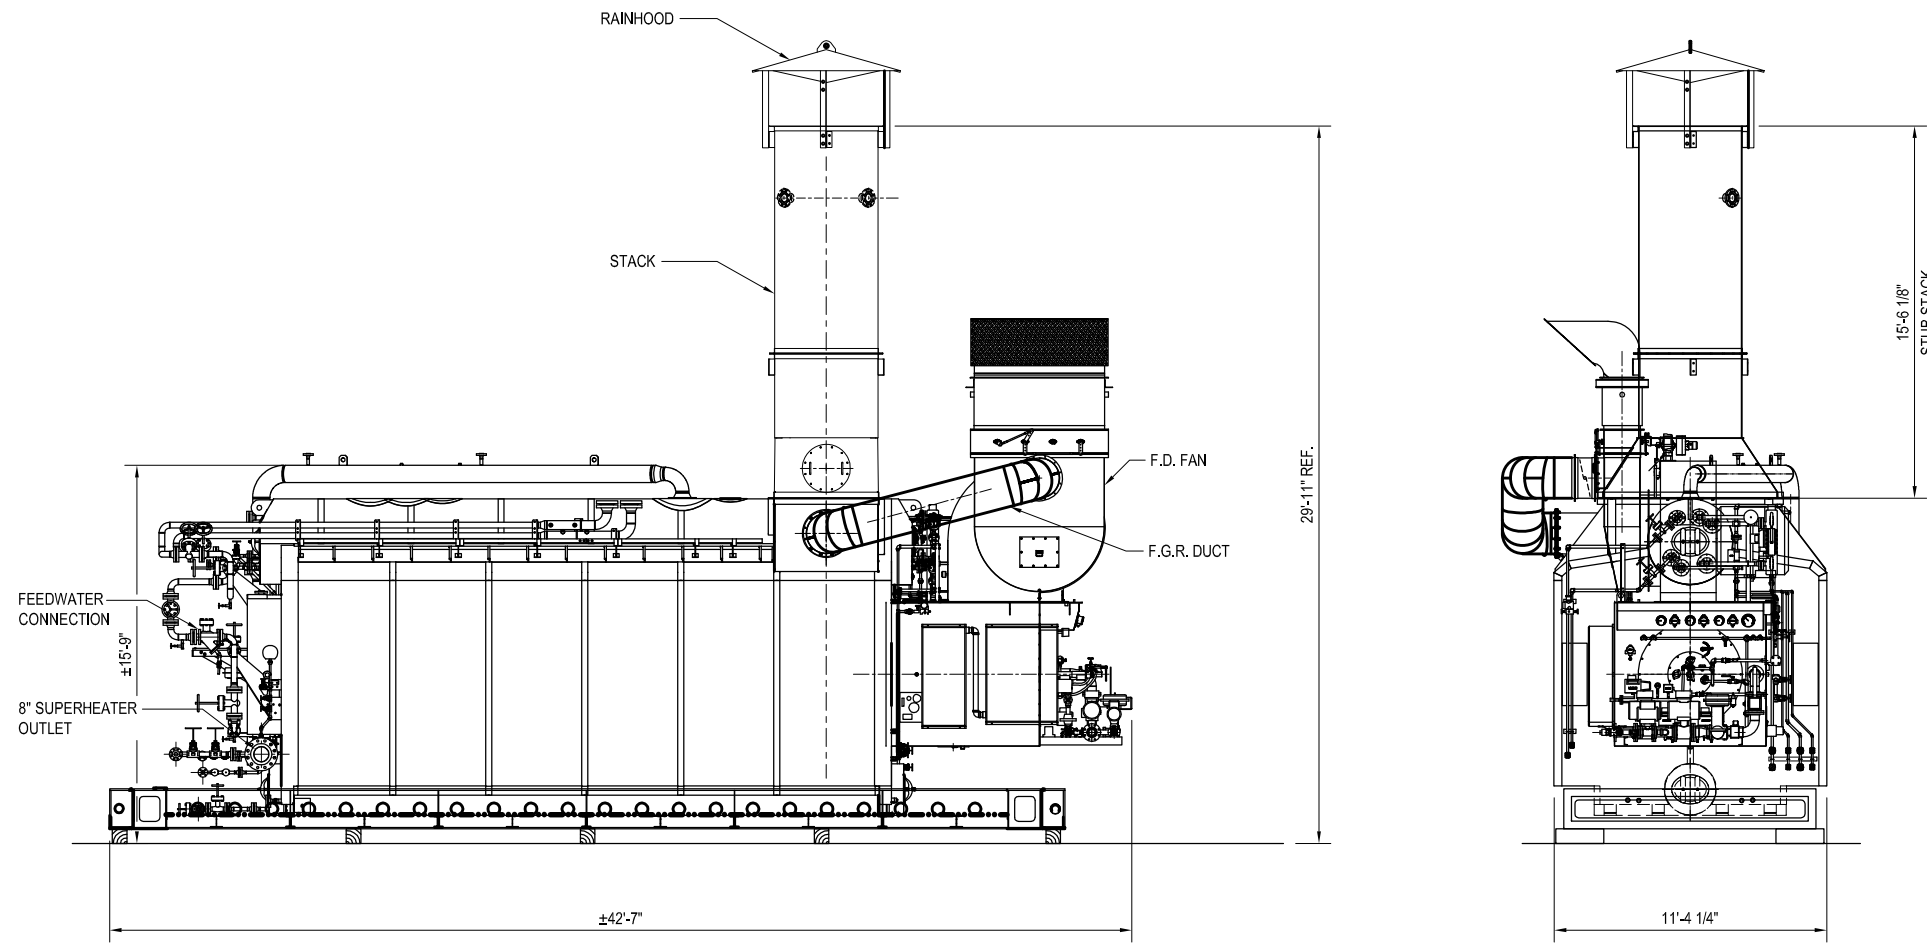

BOILER WITH STACK ONLY

69,000 PPH 750 PSIG 750°F S.H.

REV	DATE	DESCRIPTION	DRWN BY	APPR BY

INDECK®
INDECK POWER EQUIPMENT COMPANY . 1111 WILLIS AVENUE . WHEELING, ILLINOIS 60090

CITY STATE

75K PPH OT-75-SRI ON TRAILER

GA - ELEVATIONS

DATE 05/08/14	DRAWN BY LI	REV. A	DRAWING NUMBER SJ513-04-001	SHEET 1 of 1
SCALE 1/8"=1'-0"	CHECKED BY JM